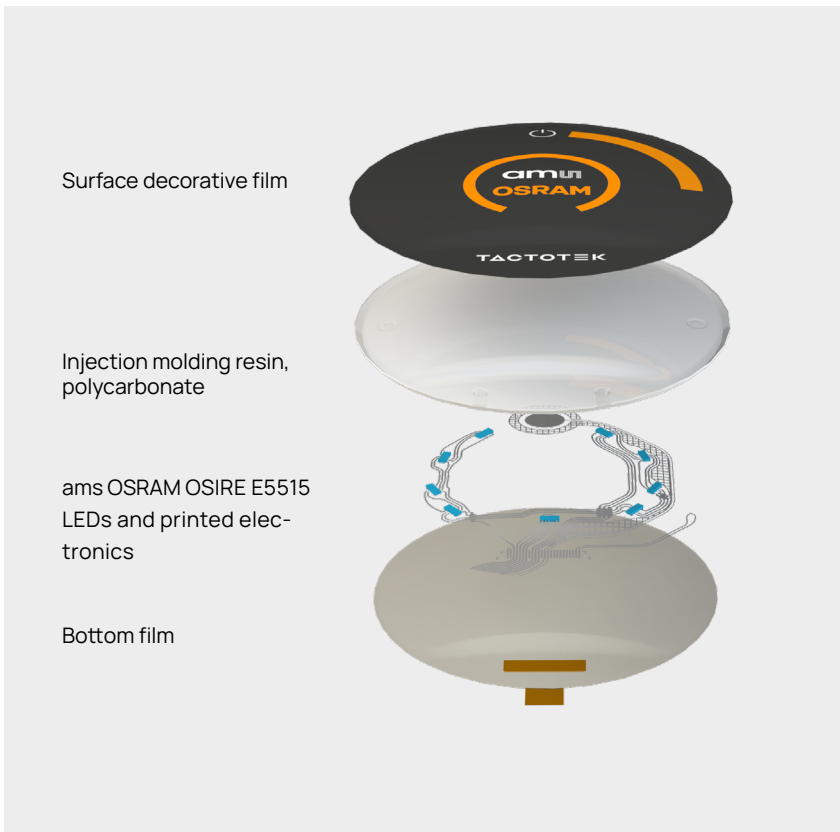

Introducing the IMSE[®] Light Line Demonstrator 1 with ams OSRAM

TactoTek IMSE[®] Integrated with
ams OSRAM's OSIRE[®] E5515 Side-Looking
Automotive RGB LEDs

TACTOTEK

TACTOTEK

IMSE® LIGHT LINE DEMONSTRATOR 1 WITH AMS OSRAM

Enabling Living Colors on Surfaces

TactoTek and ams Osram have co-operated with OSIRE® E5515, the side-looking automotive RGB LED that opens a new era of opportunities for illumination designs in the automotive world. This LED innovation is optimized for use in IMSE® (In-Mold Structural Electronics) technology, allowing attractive lighting in brand colors. With OSIRE® E5515 integrated into IMSE, designers can create thin, seamless and three-dimensional illuminated surfaces.

**TactoTek® IMSE® Light Line
Demonstrator 1 with ams OSRAM**

Sleek, super-thin IMSE feature demo with full RGB color scale for 3D shaped low profile illumination solutions.

IMSE Building Blocks

Touch Functions

- Capacitive button

Illumination

- Icon illumination
- Ambient illumination

Part Overview

- Single-piece, seamless 3D design
- Part thickness: 4.0 mm
- Weight: 54 grams
- In-mold electronics: LED circuitry for RGB illumination and touch control button
- FPC connection interface